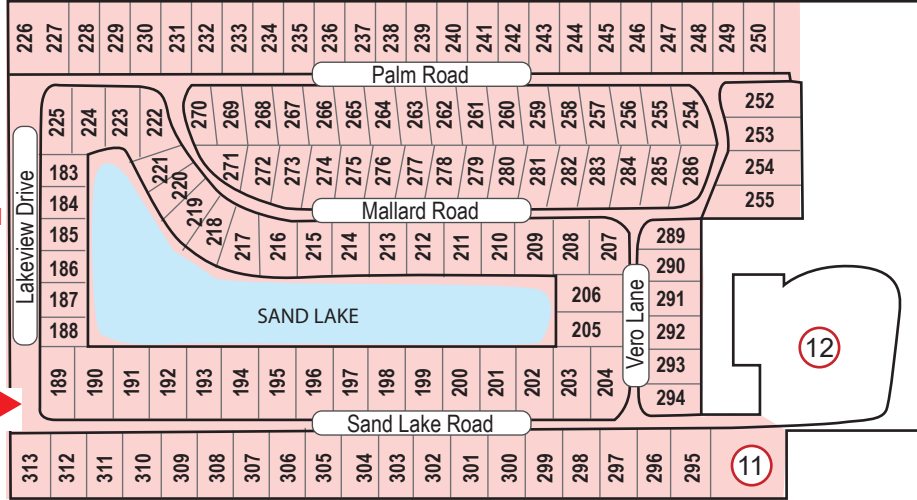

ROUTE 60 (20TH AVENUE)

DUNKIN
DONUTS

TA
STATION

90TH AVENUE

MAIN ENTRANCE

90TH AVENUE

LEGEND

1. Main Office
2. Clubhouse
3. Pool
4. Playground
5. Laundry
6. Gym/WiFi Room
- Library
7. Restrooms
8. Bocci / Horseshoe
9. Basketball
10. Picnic / Shuffleboard
11. Dog Park
12. Compound
13. Golf Tee
14. Billboard

SECTIONS

"A" Section
A1 - A57

EAST Section
183-313

SOUTH Section
1 - 182
314-321

**RV'S MARKED
IN RED**

1455 90th Avenue Vero Beach, FL 32966

(772) 567-4358

www.lakewoodvillagevb.com