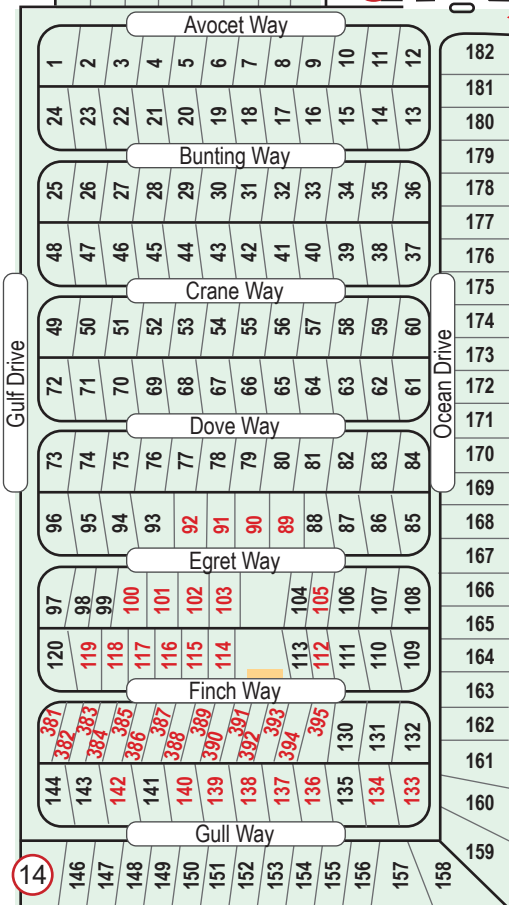

ROUTE 60 (20TH AVENUE)

DUNKIN
DONUTS

TA
STATION

90TH AVENUE

MAIN ENTRANCE

90TH AVENUE

LEGEND

1. Main Office
2. Clubhouse
3. Pool
4. Playground
5. Laundry
6. Gym/WiFi Room
- Library
7. Restrooms
8. Bocci / Horseshoe
9. Basketball
10. Picnic / Shuffleboard
11. Dog Park
12. Compound
13. Golf Tee
14. Billboard

SECTIONS

"A" Section
A1 - A57

EAST Section
183-313

SOUTH Section
1 - 182
314-321

**RV'S MARKED
IN RED**

1455 90th Avenue Vero Beach, FL 32966

(772) 567-4358

www.lakewoodvillagevb.com