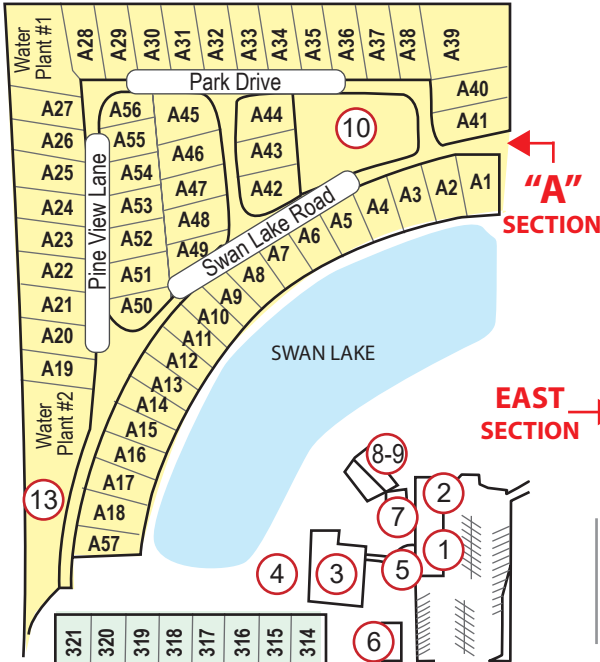

ROUTE 60 (20TH AVENUE)

DUNKIN
DONUTS

TA
STATION

90TH AVENUE

MAIN ENTRANCE

90TH AVENUE

LEGEND

1. Main Office
2. Clubhouse
3. Pool
4. Playground
5. Laundry
6. Gym/WiFi Room
- Library
7. Restrooms
8. Bocci / Horseshoe
9. Basketball
10. Picnic / Shuffleboard
11. Dog Park
12. Compound
13. Golf Tee
14. Billboard

SECTIONS

"A" Section
A1 - A57

EAST Section
183-313

SOUTH Section
1 - 182
314-321

**RV'S MARKED
IN RED**

1455 90th Avenue Vero Beach, FL 32966

(772) 567-4358

www.lakewoodvillagevb.com